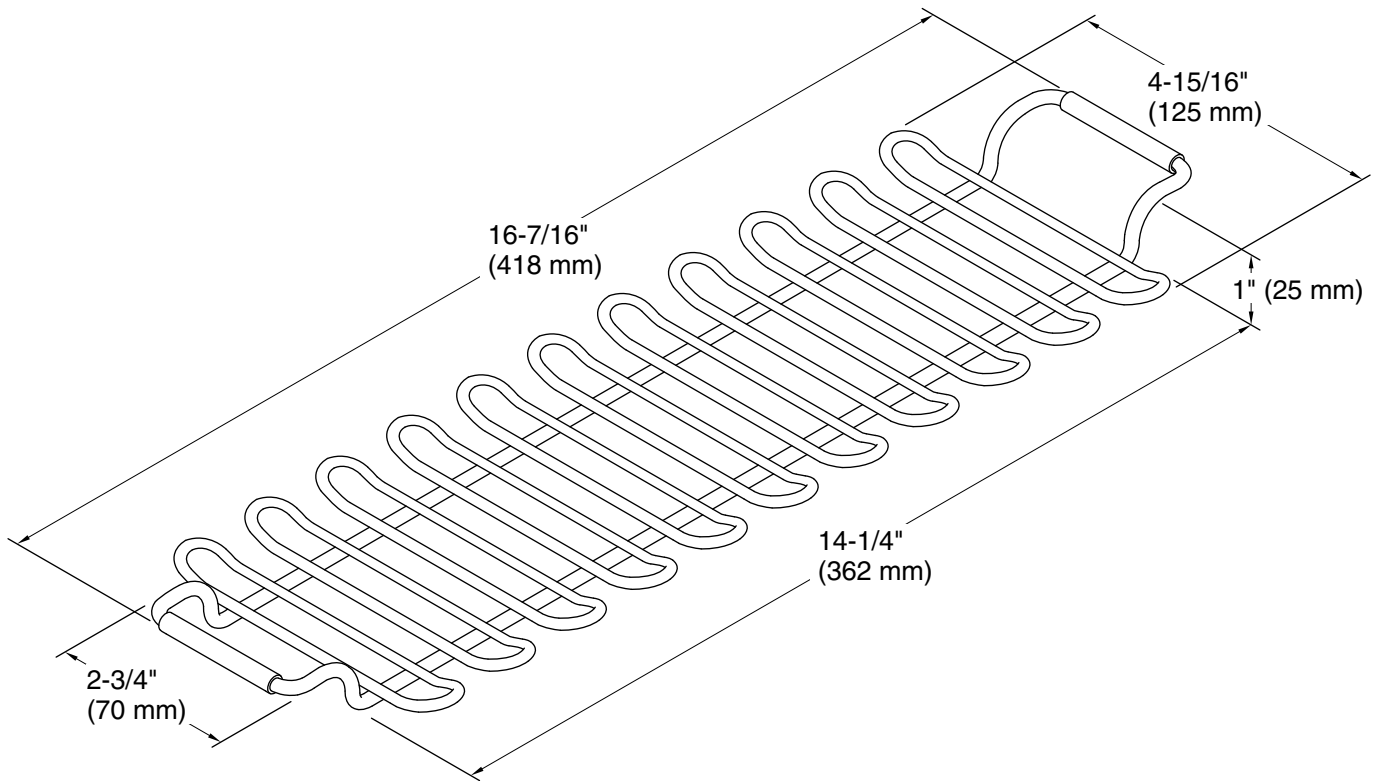

Color	Code	Description
-------	------	-------------

ST

Stainless Steel

Technical Information

All product dimensions are nominal.

Material: Stainless Steel